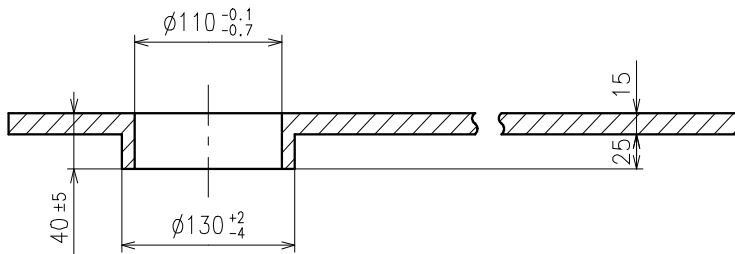

Hands Dimension-3 / 针尺寸-3

Date : 12/Dec./16

Rev. : 01

Minute hand / 分针

Hour hand / 时针

2 Hands

2 针

AL20E	VX19E
Y120E	VX3KE
Y120G	VX50E
	VX89E

There are some kinds of construction for pipe of hand.
The pipe in this drawings is for reference and this is not the only allowable construction.

Hands Dimension-4 / 针尺寸-4

Date : 12/Dec./16

Rev. : 01

Second hand / 秒针