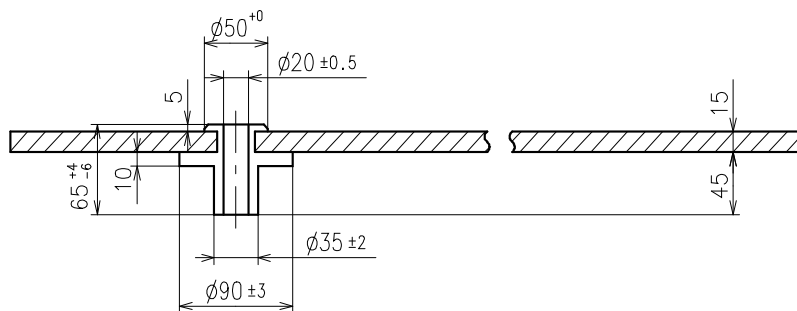

Hands Dimension-2 / 针尺寸-2

Date : 28/Feb./'18

Rev. : 06

Second hand / 秒针