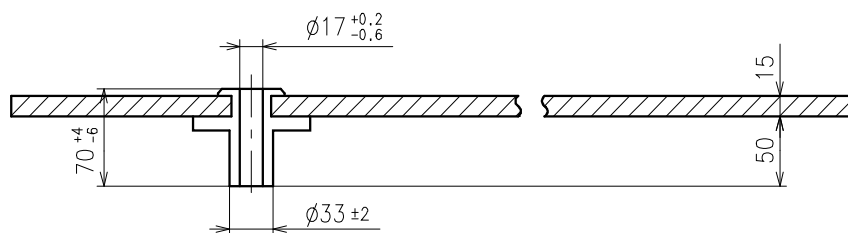

Hands Dimension-3 / 针尺寸-3

Date : 12/Dec./16

Rev. : 01

Minute hand / 分针

Hour hand / 时针

2 Hands

2 针

AL20E	VX19E
Y120E	VX3KE
Y120G	VX50E
	VX89E

There are some kinds of construction for pipe of hand.
The pipe in this drawings is for reference and this is not the only allowable construction.

Hands Dimension-4 / 针尺寸-4

Date : 12/Dec./16

Rev. : 01

Second hand / 秒针