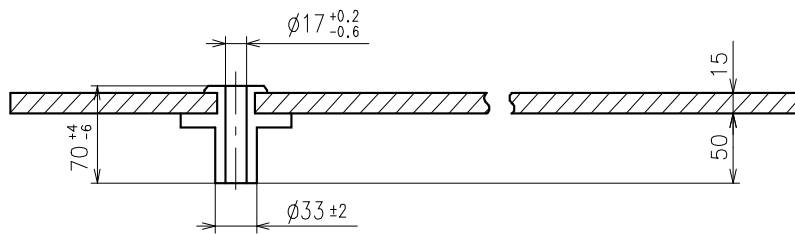

Hands Dimension-3 / 针尺寸-3

Date : 12/Dec./'16

Rev. : 01

Minute hand / 分针

Hour hand / 时针

2 Hands

2 针

AL20E	VX19E
Y120E	VX3KE
Y120G	VX50E
	VX89E

There are some kinds of construction for pipe of hand.
The pipe in this drawings is for reference and this is not the only allowable construction.

Hands Dimension-4 / 针尺寸-4

Date : 12/Dec./'16

Rev. : 01

Second hand / 秒针