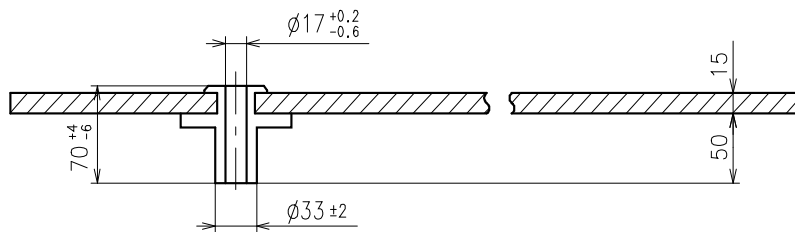

Hands Dimension-3 / 针尺寸-3

Date : 12/Dec./'16

Rev. : 01

Minute hand / 分针

Hour hand / 时针

2 Hands

2 针

AL20E	VX19E
Y120E	VX3KE
Y120G	VX50E
	VX89E

There are some kinds of construction for pipe of hand.
The pipe in this drawings is for reference and this is not the only allowable construction.

Hands Dimension-4 / 针尺寸-4

Date : 12/Dec./'16

Rev. : 01

Second hand / 秒针